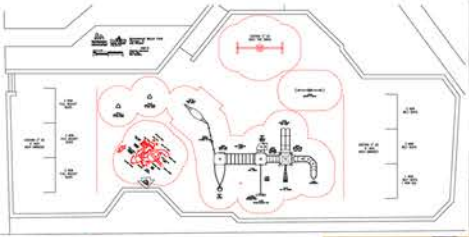

Ravenswood Manor Park

Reverse View

5-12 Year Old Structure

landscape structures

n toys
Leisure Products

Blue	Leaf
Limon	Metallic Silver

2-5 Year Old Smart Play!

Existing Tire Swing

Seesaw

2 Saddle Spinners

Existing Swings

Existing Swings

Full Site View